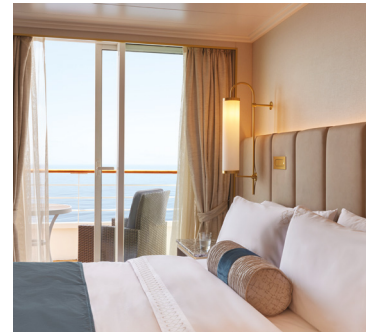

Double Guest Room With Veranda

SUITE UP TO 20 SQ M | VERANDA UP TO 5 SQ M

- Private veranda
- Sizeable living area with sofa and TV
- Queen-size bed or twin beds with sumptuous bedding
- Walk-in shower

Double Guest Room with Ocean View

UP TO 20 SQ M

- Large picture window
- Sizeable living area with sofa and TV
- Queen-size bed or twin beds with sumptuous bedding
- Walk-in shower

Single Guest Room With Ocean View

UP TO 20 SQ M

- Large picture window
- Sizeable living area with sofa and TV
- Queen-size bed or twin beds with sumptuous bedding
- Walk-in shower