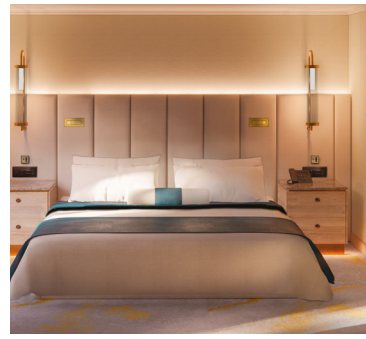

2023 SAPPHIRE OCEAN VIEW SUITE

Sapphire Ocean View Suite*

SUITE UP TO 40 SQ M

- Large picture window
- Spacious living room and dining area
- Queen-size bed or twin beds with sumptuous bedding, and a third berth
- Walk-in closet
- Two TVs
- Turndown service with handmade truffles
- Complimentary pressing (5pcs/day)
- Afternoon canapés
- Espresso maker
- Binoculars

*SAPPHIRE OCEAN VIEW SUITES ARE ONLY AVAILABLE ON CRYSTAL SYMPHONY